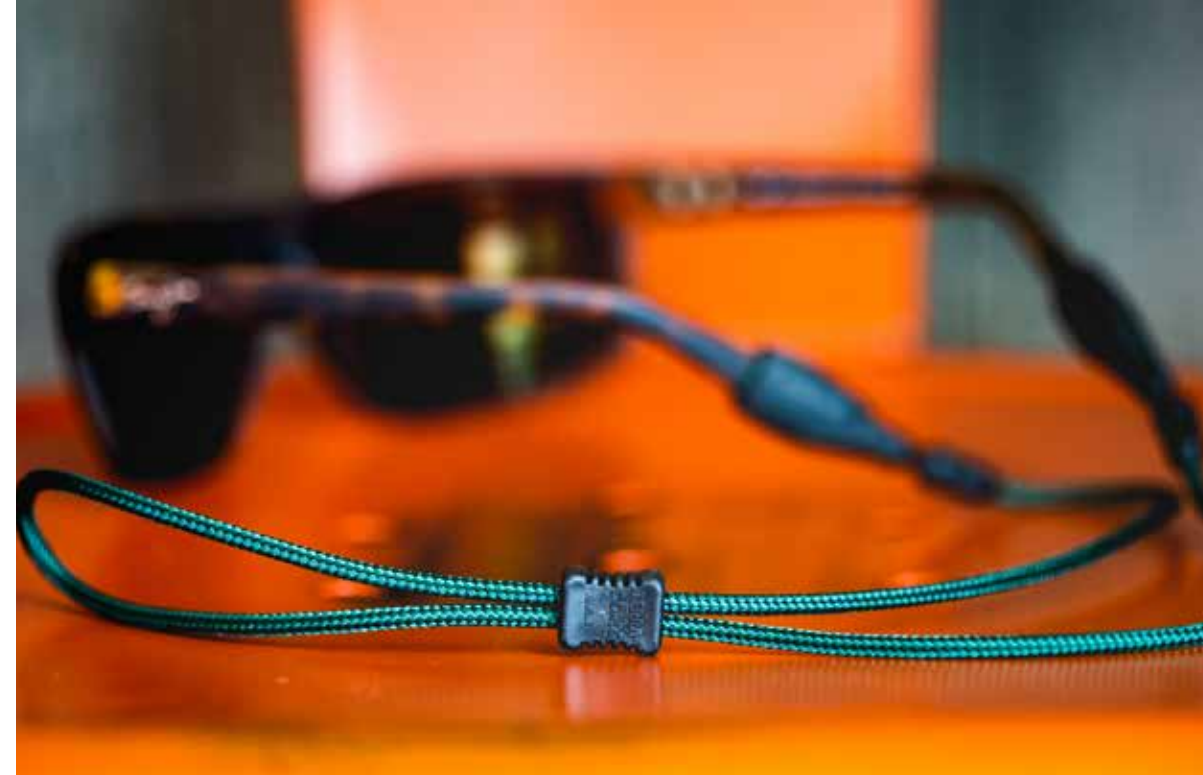

TERRA® SYSTEM COMBOS COLLECTION

Equipped with two pairs of different sized, interchangeable ends

TERRA CORDS COLLECTION

SOLIDS - BASIC

Black

BEST SELLER

s/M | M/L

1075270

Navy

1075271

Royal

1075272

Red

1075273

Hunter

s/M | M/L

1075274

Brown

1075275

Pewter

1075276

Solid Mix

1084417

BEST SELLER

S/M & M/LL COMBO FITS OVER 90% OF GLASSES ON THE MARKET!

INTERCHANGEABLE ENDS