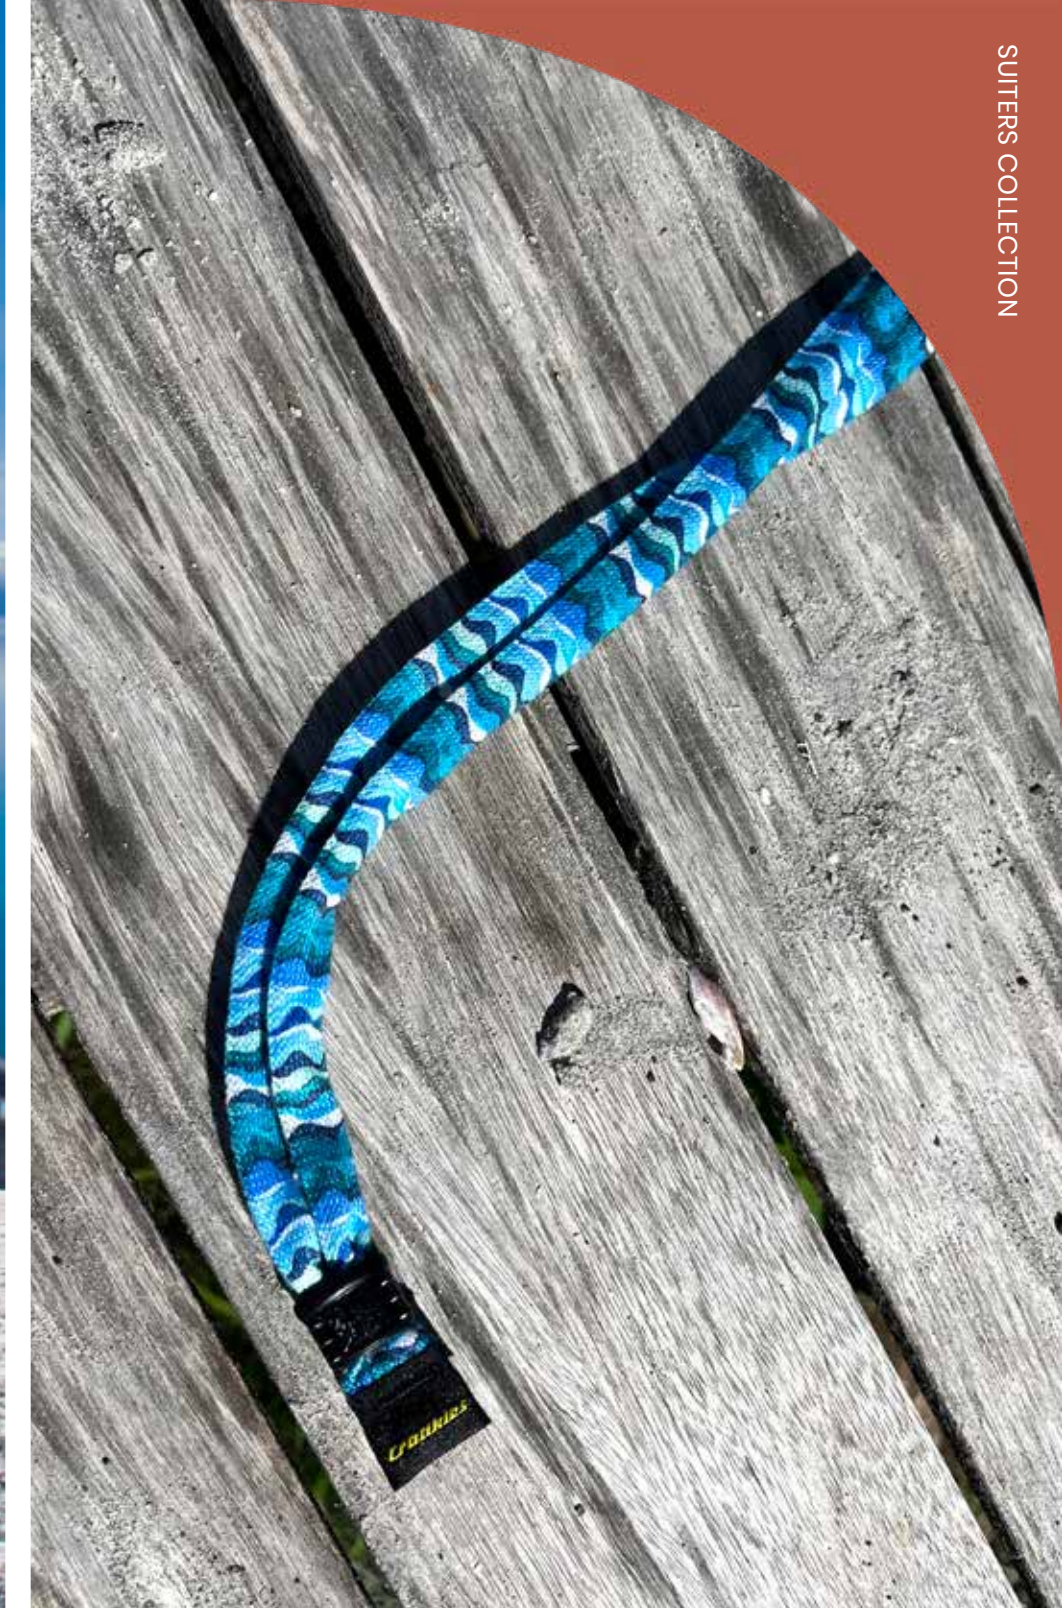

SUITERS COLLECTION PRINTS

*Pattern placement not guaranteed